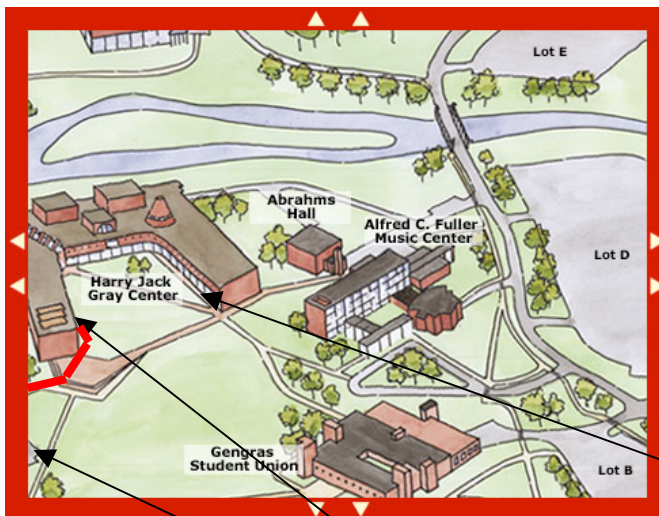

Directions to the University of Hartford:

**The Department of Architecture
Harry Jack Gray Center, West Wing
Phone: Dept Number: 860 768-4214
Prof Fuller: 860 768-5137**

University of Hartford Campus:

Route 189
(Bloomfield Ave)

Visitor Parking (Lot "K")

Main Entrance (traffic light)

From Hartford

Campus Area 'E':

Visitor Parking

Department of Architecture

Wilde Auditorium

From main entrance (at light): after entering campus at the light, take the first left; follow this to the end and take a right; at the next Stop sign, turn right; drive to the end. This is the Visitor Parking Lot 'K'; walk to the Harry Jack Gray Center and enter through the revolving doors in the West Wing; proceed straight through the glass doors into the Department of Architecture.