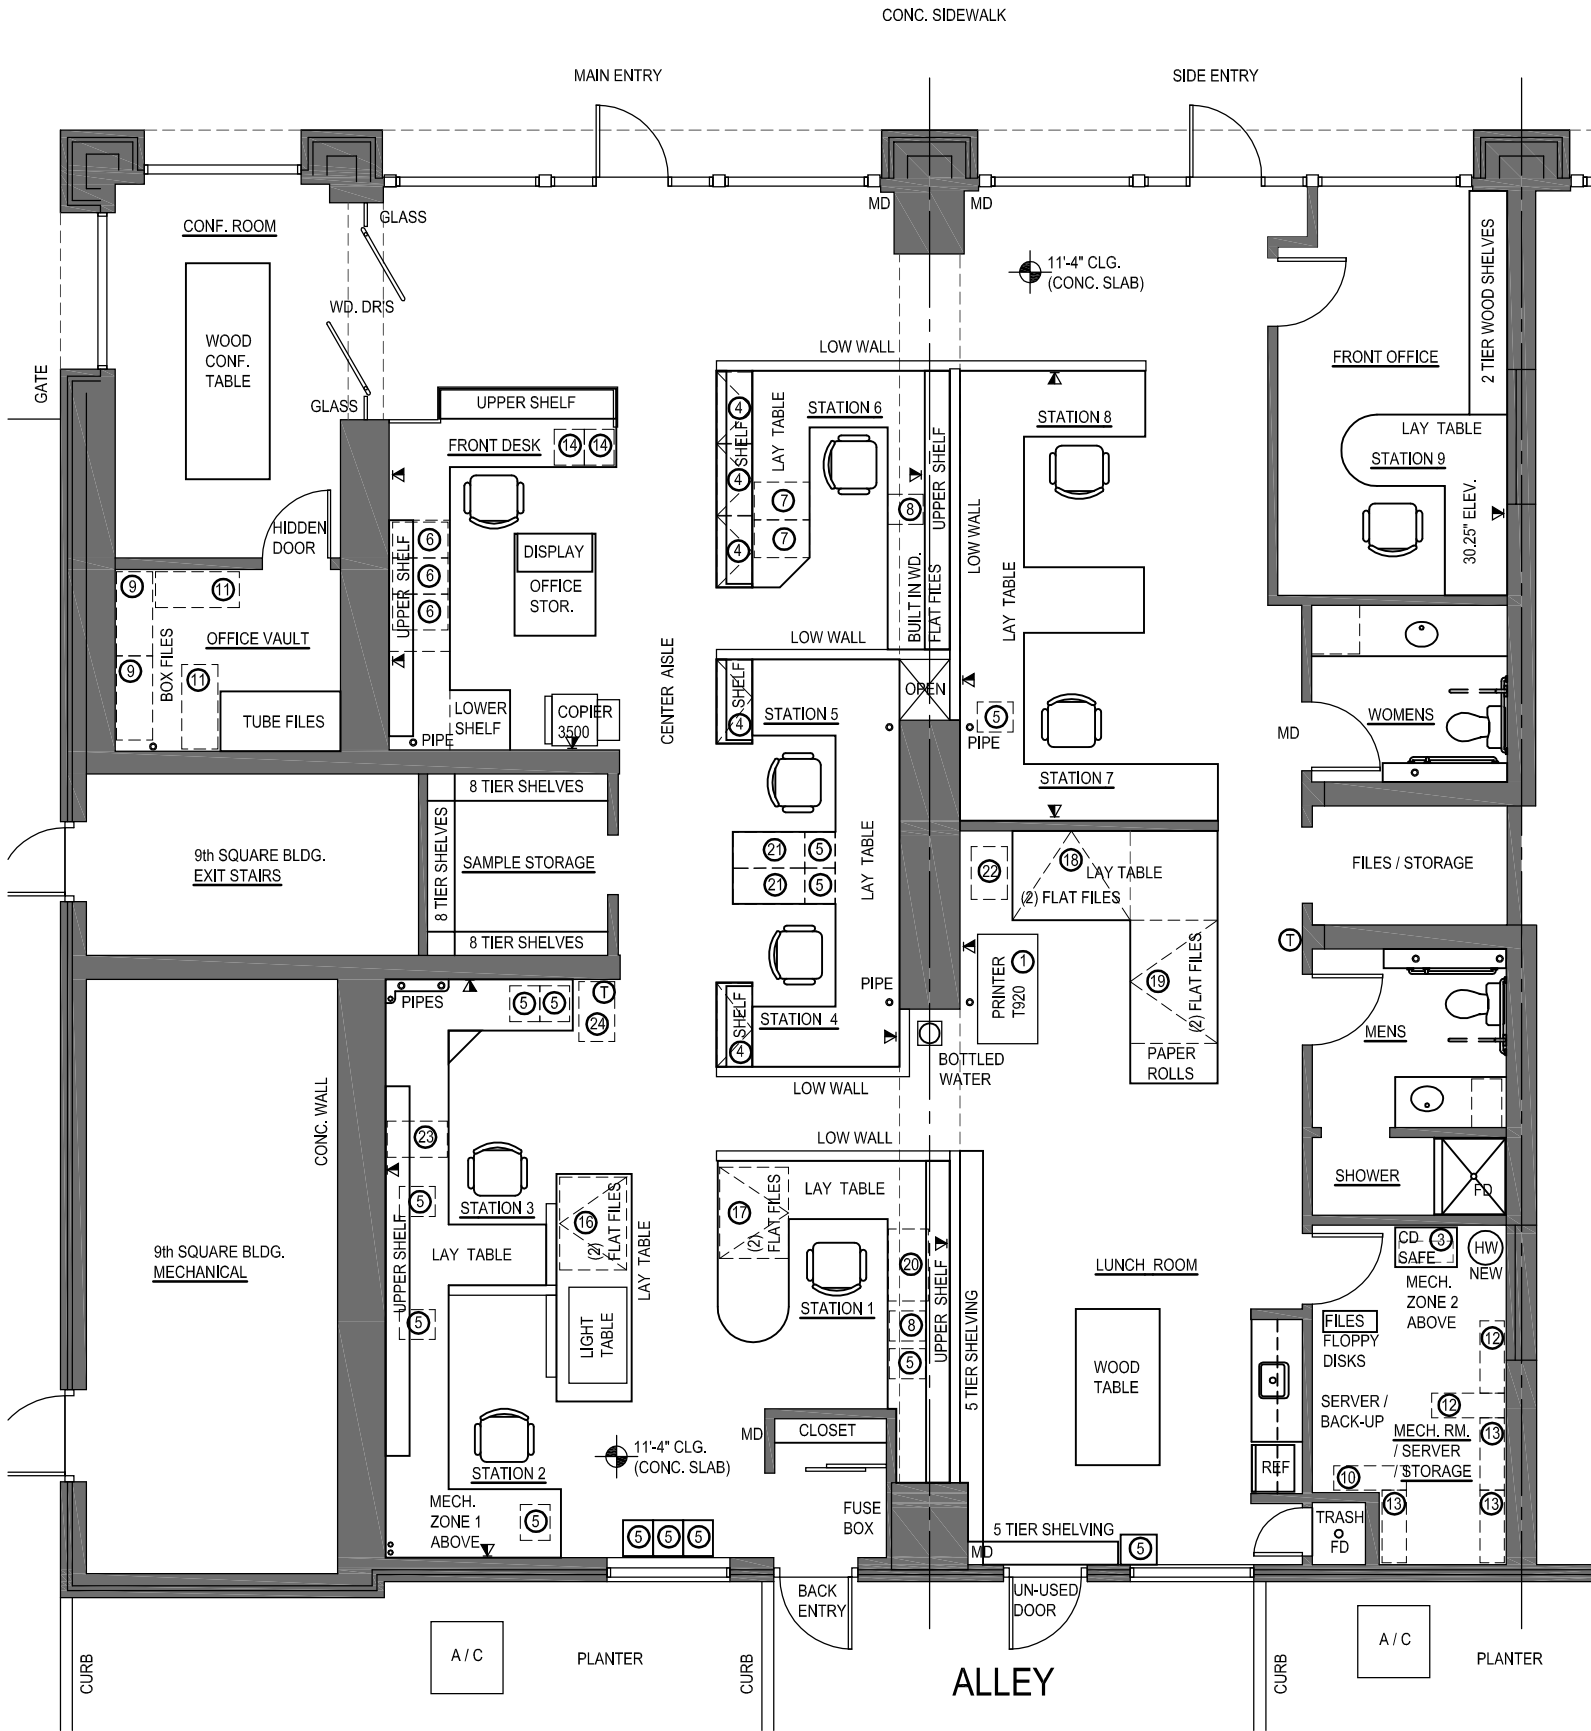

CROWN STREET

Architect:
 Buchanan Architects LLC
 90 Crown Street
 New Haven, CT 06510
 (203) 787-4896

Existing Office Layout - 2,830 SF. +/-

90 Crown Street, New Haven CT

Date: 6 / 17 / 19
 Scale: 1/8" = 1'-0"
 Project No.: 201500
 Drawn By: GEB / STW