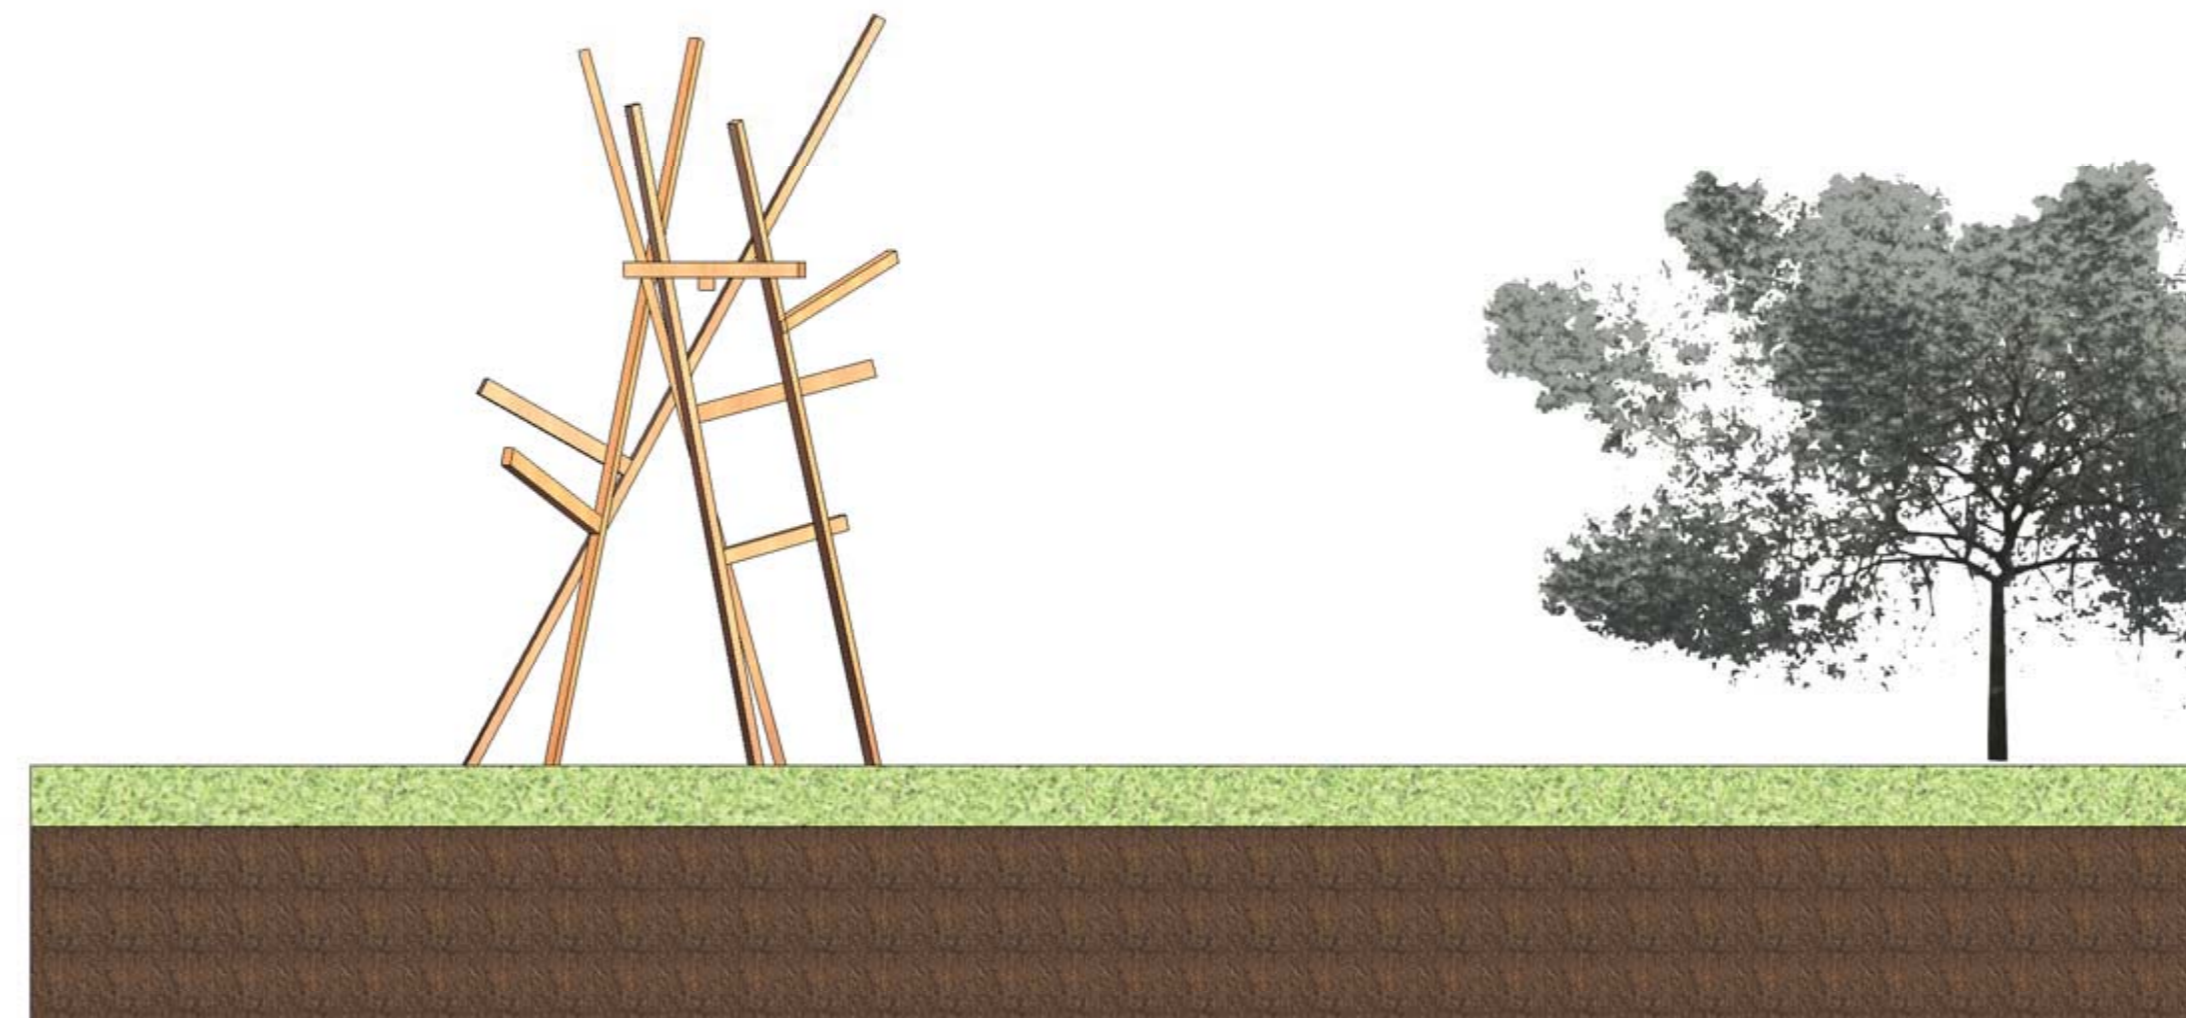

THE SCARLET DWELLING

CLERVAN MERILUS

CONTENT

The Scarlet Macaw is one of the most beautifully winged parrots in the world. With its extinction at hand, with under 500,000 available, It is crucial that we do what we can to preserve the life of the Parrots. So taking inspiration from the wings, The design and structure is intended to be both light and open, a nice place for a pet Macaw to enjoy himself is an open one. The drive is also to provide the extensions for a resting place to the Macaw taking inspiration from the extentions of a tree. algotoger, this a piece that focuses on tectonic elements

NORTH ELEVATION

EAST ELEVATION