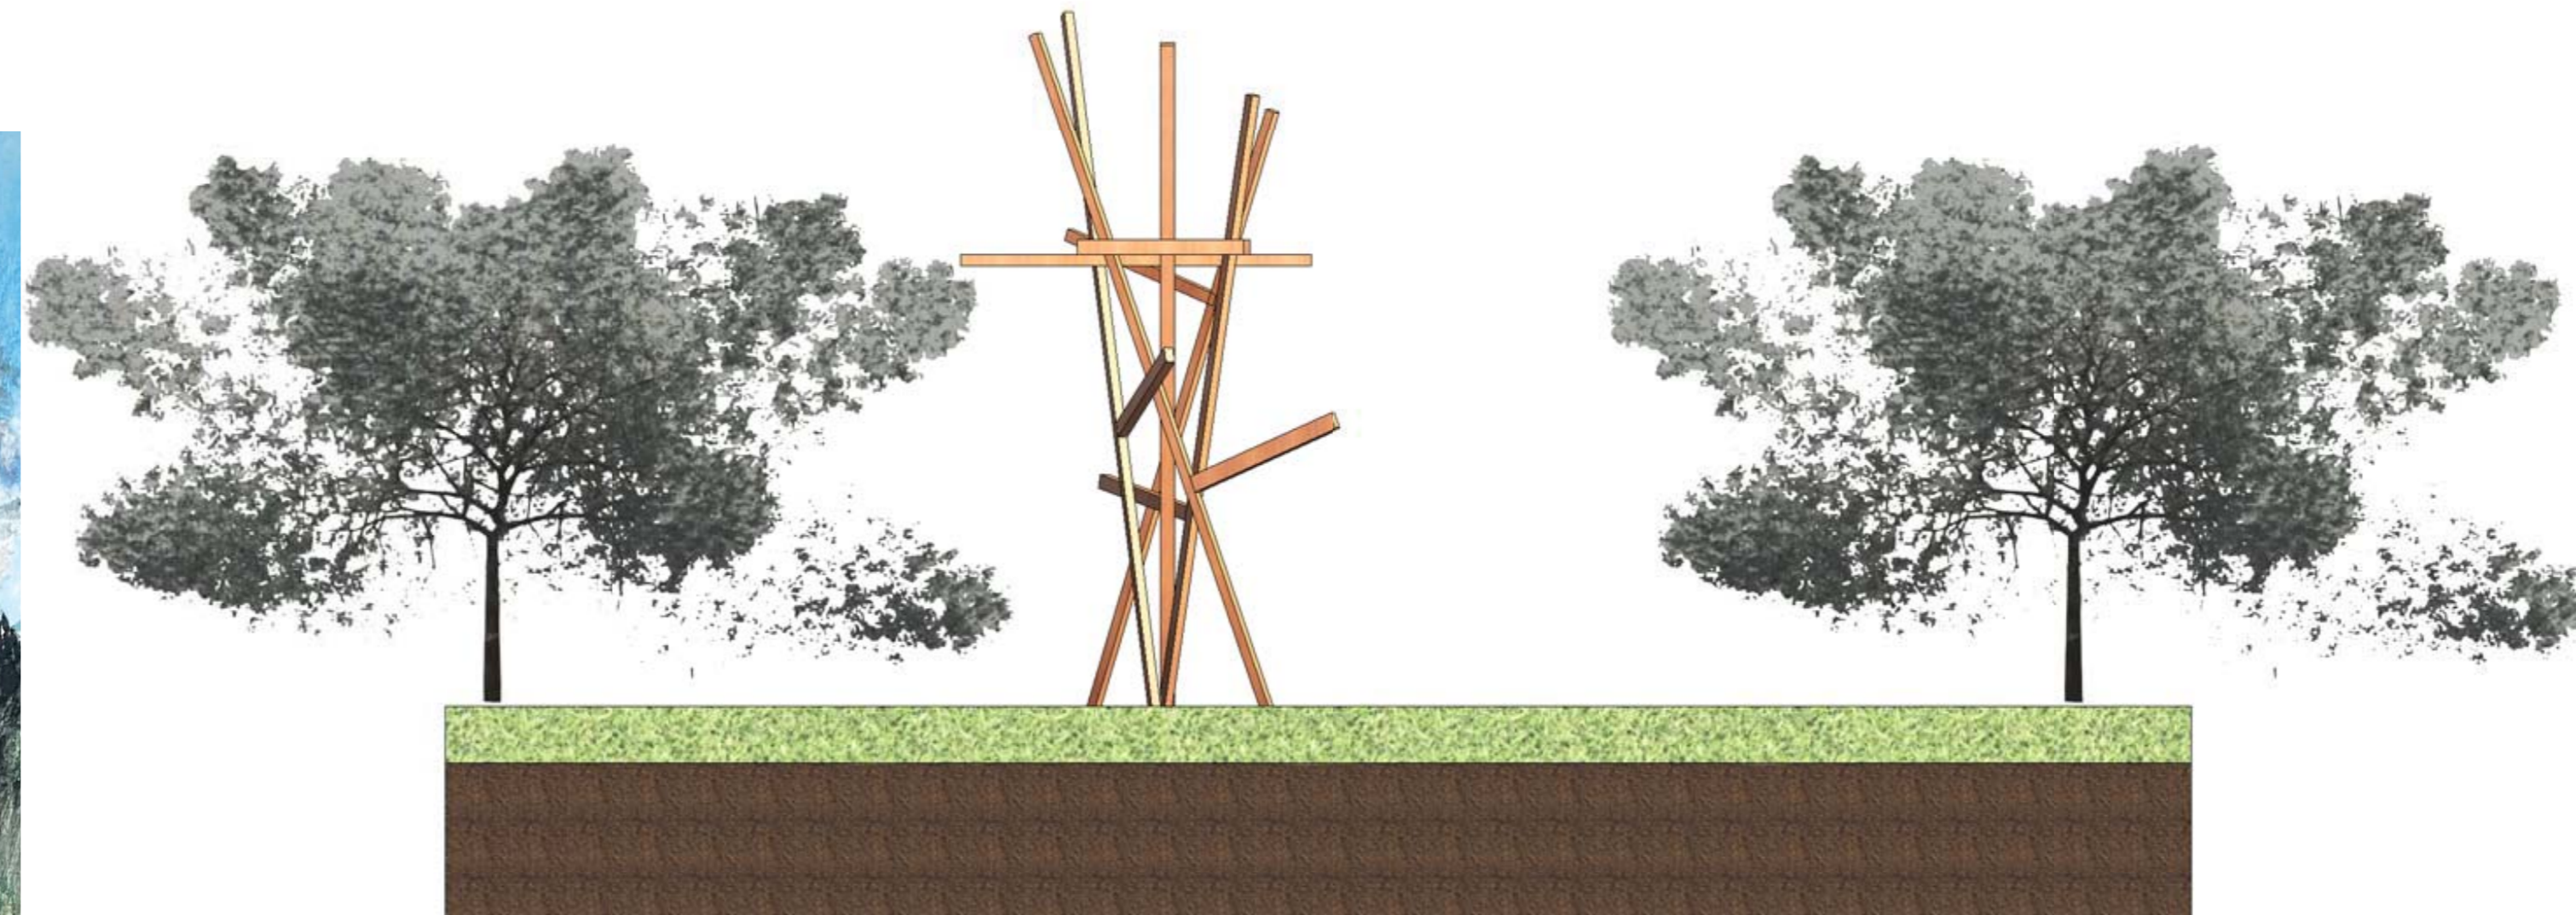

THE SCARLET DWELLING

CLERVAN MERILUS

CONTENT

The Scarlet Macaw is one of the most beautifully winged parrots in the world. With its extinction at hand, with under 500,000 available, It is crucial that we do what we can to preserve the life of the Parrots. So taking inspiration from the wings, The design and structure is intended to be both light and open, a nice place for a pet Macaw to enjoy himself is an open one. The drive is also to provide the extensions for a resting place to the Macaw taking inspiration from the extentions of a tree. algotoger, this a piece that focuses on tectonic elements

NORTH ELEVATION

EAST ELEVATION