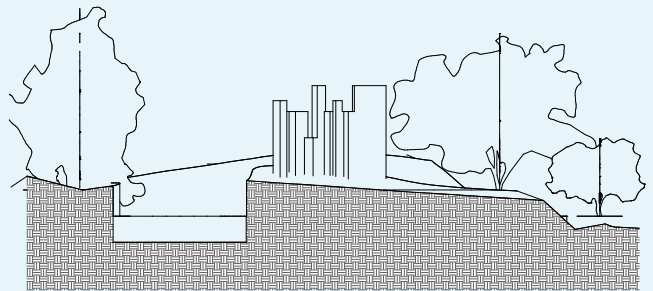

THE TURTLE HABITAT

CONCEPT

The common snapping turtle is the top predator in its ecosystem, spends most of its time in the water. However, the population of this turtle has declined drastically from the pressure of the pet trade. So, I created this adaptable habitat keeping it within its natural environment, while also having a sense for space by creating pathways, openings and endings, around the water.

GROUND FLOORPLAN

NORTH ELEVATION

EAST ELEVATION

SECTIONAA

By Jacquelynn Lowe