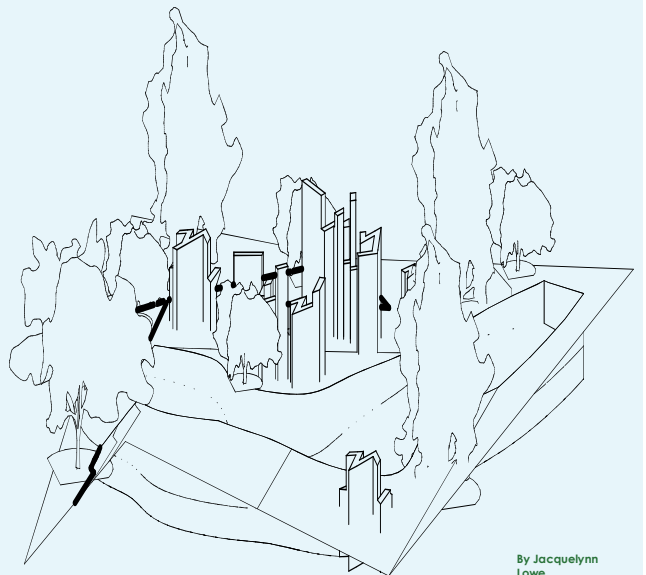

THE TURTLE HABITAT

CONCEPT

The common snapping turtle is the top predator in its ecosystem, spends most of its time in the water. However, the population of this turtle has declined drastically from the pressure of the pet trade. So, I created this adaptable habitat keeping it within its natural environment, while also having a sense for space by creating pathways, openings and endings, around the water.

GROUND FLOORPLAN

NORTH ELEVATION

EAST ELEVATION

SECTIONAA

By Jacquelynn Lowe