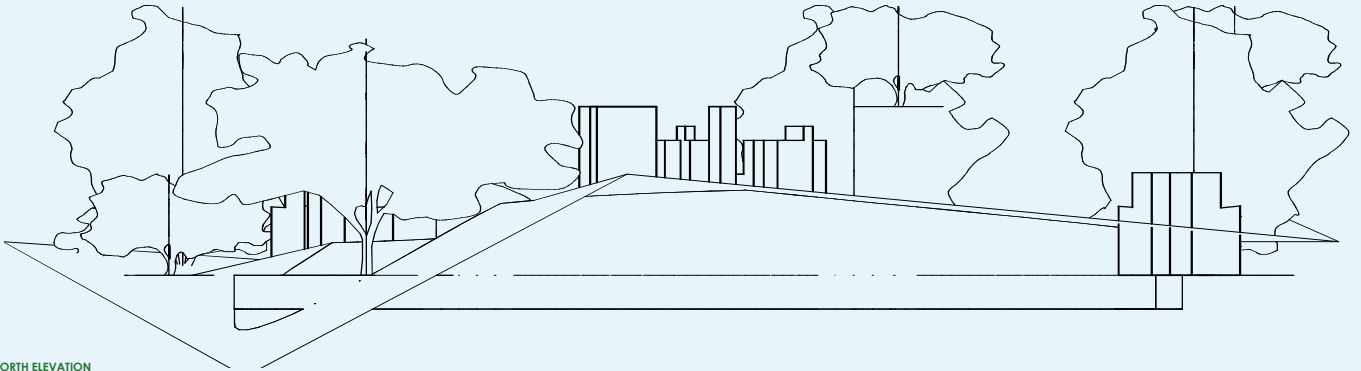

THE TURTLE HABITAT

CONCEPT

The common snapping turtle is the top predator in its ecosystem, spends most of its time in the water. However, the population of this turtle has declined drastically from the pressure of the pet trade. So, I created this adaptable habitat keeping it within its natural environment, while also having a sense for space by creating pathways, openings and endings, around the water.

GROUND FLOORPLAN

NORTH ELEVATION

EAST ELEVATION

SECTIONAA

By Jacquelynn Lowe