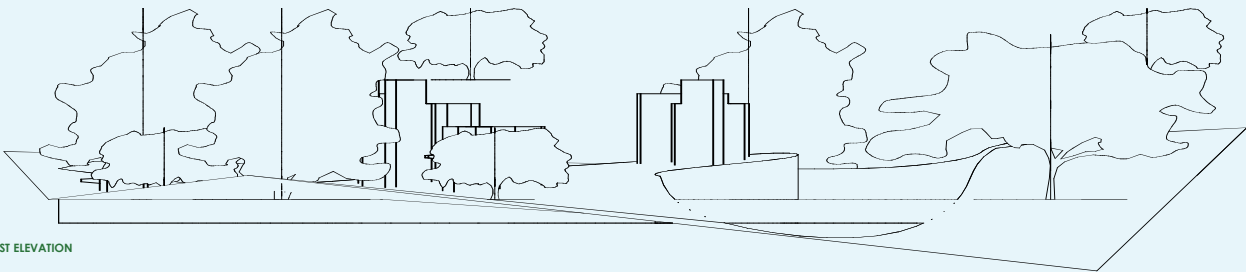

THE TURTLE HABITAT

CONCEPT

The common snapping turtle is the top predator in its ecosystem, spends most of its time in the water. However, the population of this turtle has declined drastically from the pressure of the pet trade. So, I created this adaptable habitat keeping it within its natural environment, while also having a sense for space by creating pathways, openings and endings, around the water.

GROUND FLOORPLAN

NORTH ELEVATION

EAST ELEVATION

SECTIONAA

By Jacquelynn Lowe